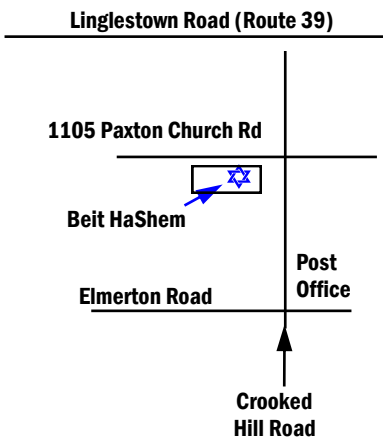

MAY 2021

Monthly Activity Calendar

**MESSIANIC SYNAGOGUE
BEIT HASHEM**

Meets at:
1105 Paxton Church Rd.
Harrisburg, PA 17110

Phone: 717-651-5330

Website:
www.BeitHaShem.org

E-mail:
BeitHaShem@BeitHaShem.org